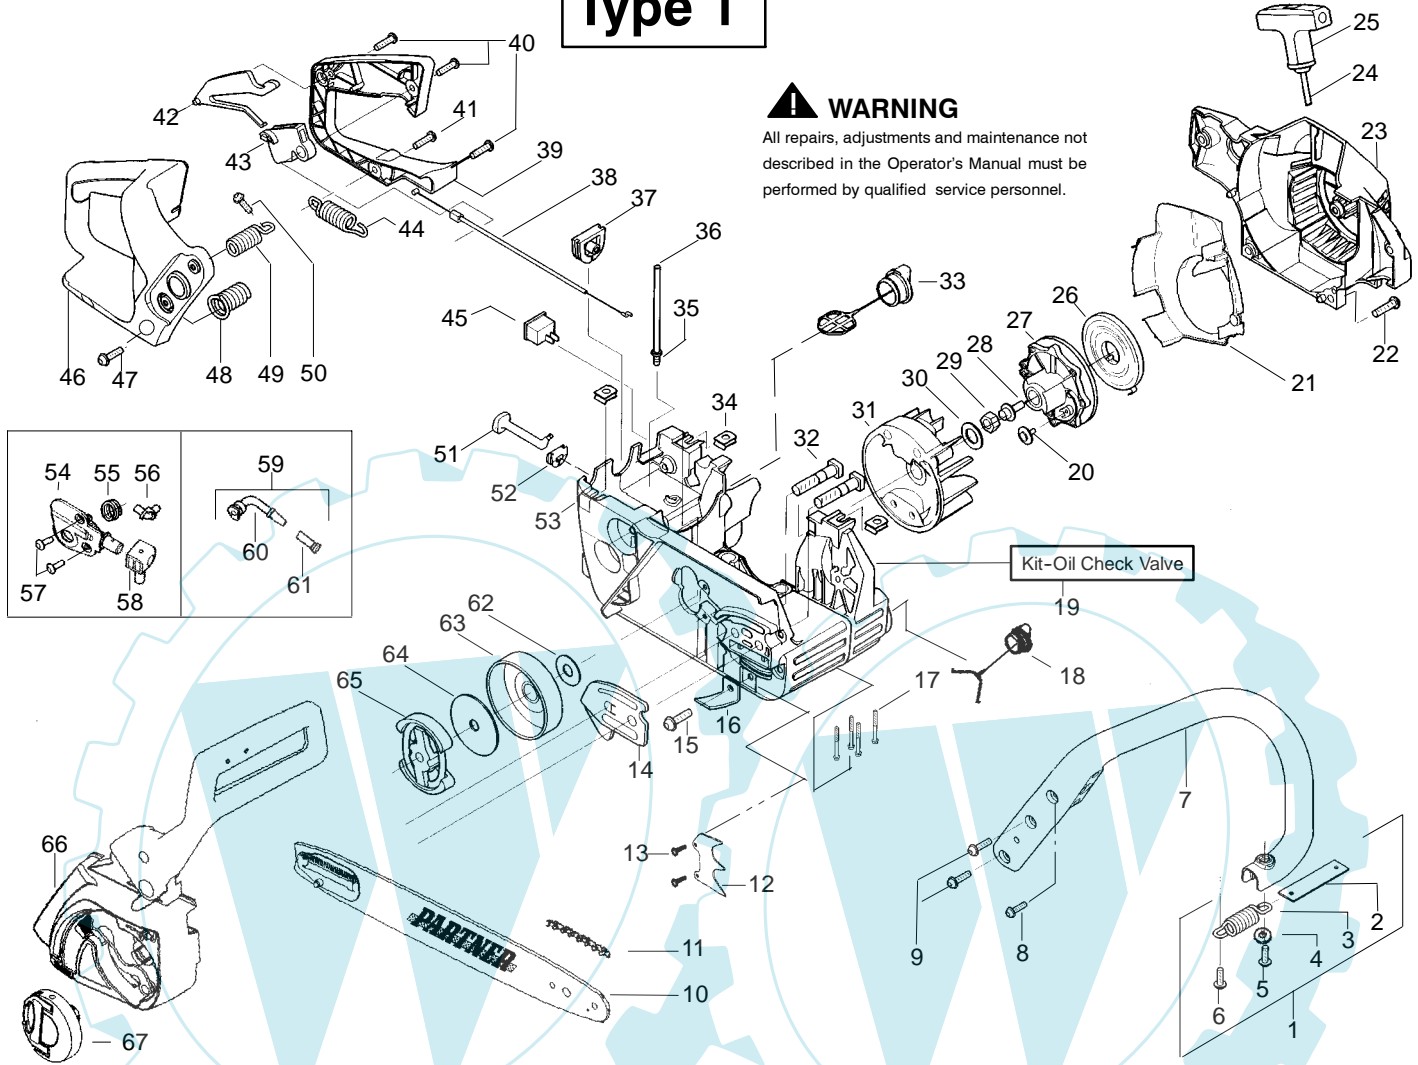

PARTS LIST NO. 530164189		PARTNER ® PARTS LIST	CHAIN SAW MODEL(s) 401
DATE 1/20/05	Replaces 530164189 - 12/09/04		Note: Illustration may differ from actual model due to design changes

Type 1

⚠ WARNING

All repairs, adjustments and maintenance not described in the Operator's Manual must be performed by qualified service personnel.

✓ = NEW PART NUMBER FOR THIS IPL

* = REFER TO THE SERVICE REFERENCE INDICATED FOR MORE INFORMATION. (LOCATED AT END OF IPL)

PARTS LIST NO. 530164189		PARTNER ® PARTS LIST	CHAIN SAW MODEL(s) 401
DATE 1/20/05	Replaces 530164189 - 12/09/04		Note: Illustration may differ from actual model due to design changes