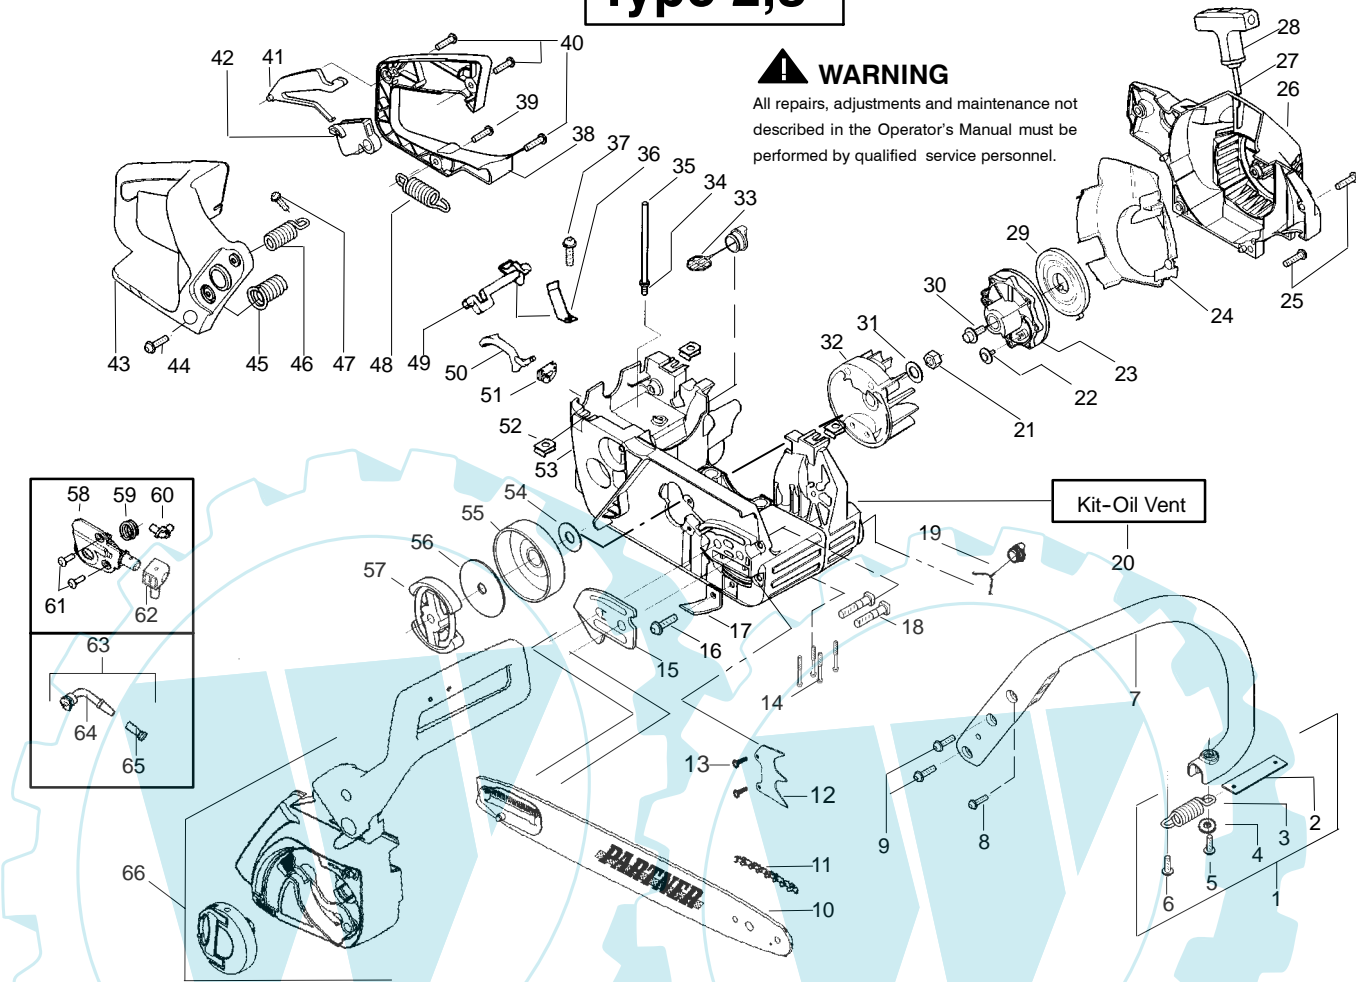

PARTS LIST NO. 530164189		PARTNER® PARTS LIST	CHAIN SAW MODEL(s) 401	
DATE 1/20/05	Replaces 530164189 - 12/09/04		Note: Illustration may differ from actual model due to design changes	PAGE NO. 2

Type 2,3

⚠ WARNING
All repairs, adjustments and maintenance not described in the Operator's Manual must be performed by qualified service personnel.

Ref.	Part No.	Description	Ref.	Part No.	Description	Ref.	Part No.	Description
1.	530059667	Assy.-Isolator	28.	530056402	Handle-Starter	53.	530058733	Kit-Chassis Assy. fuel lines and caps)
2.	530047608	Limiter Strap	29.	530027531	Spring-Recoil	54.	530015907	Washer-Thrust
3.	530059668	Spring-Isolator	30.	530015920	Screw	55.	530047061	Assy.-Clutch Drum w/bearing
4.	530015158	Washer	31.	530015127	Washer-Flywheel	56.	530015611	Washer-Clutch
5.	530016018	Screw	32.	530039187	Assy-Flywheel	57.	530014949	Assy. Clutch
6.	530015843	Screw	33.	530047192	Assy-Fuel Cap	58.	530071259	Kit - Oil Pump (incl. 59,60,62)
7.	530047583	Front Handle	34.	530023877	Fitting-fuel line	59.	530037820	Gear-Worm Spring
8.	530015940	Screw	35.	530069216	Kit-Fuel line (large)	60.	530049477	Elbow-Oil Pickup
9.	530015814	Screw	36.	530016149	Spring-Switch	61.	530016064	Screw
10.	530044900	Bar - 14"	37.	530015775	Screw	62.	530019206	Seal Block
	530044901	Bar - 16"	38.	530047581	Cover-Rear Handle	63.	530047663	Assy-Oil Pick-up (Incl. 64,65)
11.	505369852	Chain - 14"	39.	530015886	Screw	64.	530038373	Pick-up Oiler
	505369856	Chain - 16"	40.	530015906	Screw	65.	530056533	Filter-Oil
12.	530014381	Kit-Spike (Incl. 13)	41.	530036098	Throttle Lockout	66.	530071897	Kit-Chain Brake Adjuster (Incl. Knob)
13.	530016439	Screw	42.	530036097	Trigger-Throttle			
14.	530016132	Screw	43.	530047582	Handle - Rear			
15.	530038238	Plate-Bar Mount.	44.	★★★★★	Screw			
16.	530015814	Screw	45.	★★★★★	Assy Isolator-lower			
17.	530029850	Chain Catcher	46.	530071958	Kit-Isolator (Upper)			
18.	530016133	Bolt-Bar	47.	530015875	Screw			
19.	530010846	Assy-Oil Cap	48.	530059668	Spring-Isolator			
20.	530071666	Kit-Oil Vent	49.	530057473	Lever-Switch			
21.	530016134	Nut-Flywheel	50.	530057474	Lever-Choke			
22.	530016080	Screw	51.	530049005	Grommet-Knob			
23.	530037817	Starter Pulley	52.	530015922	Nut-"U"-Type			
24.	530055723	Baffle-Air						
25.	530015892	Screw						
26.	530056333	Housing-Fan						
27.	530069232	Kit - Rope						

↗ = NEW PART NUMBER FOR THIS IPL

★ = REFER TO THE SERVICE REFERENCE INDICATED FOR MORE INFORMATION. (LOCATED AT END OF IPL)