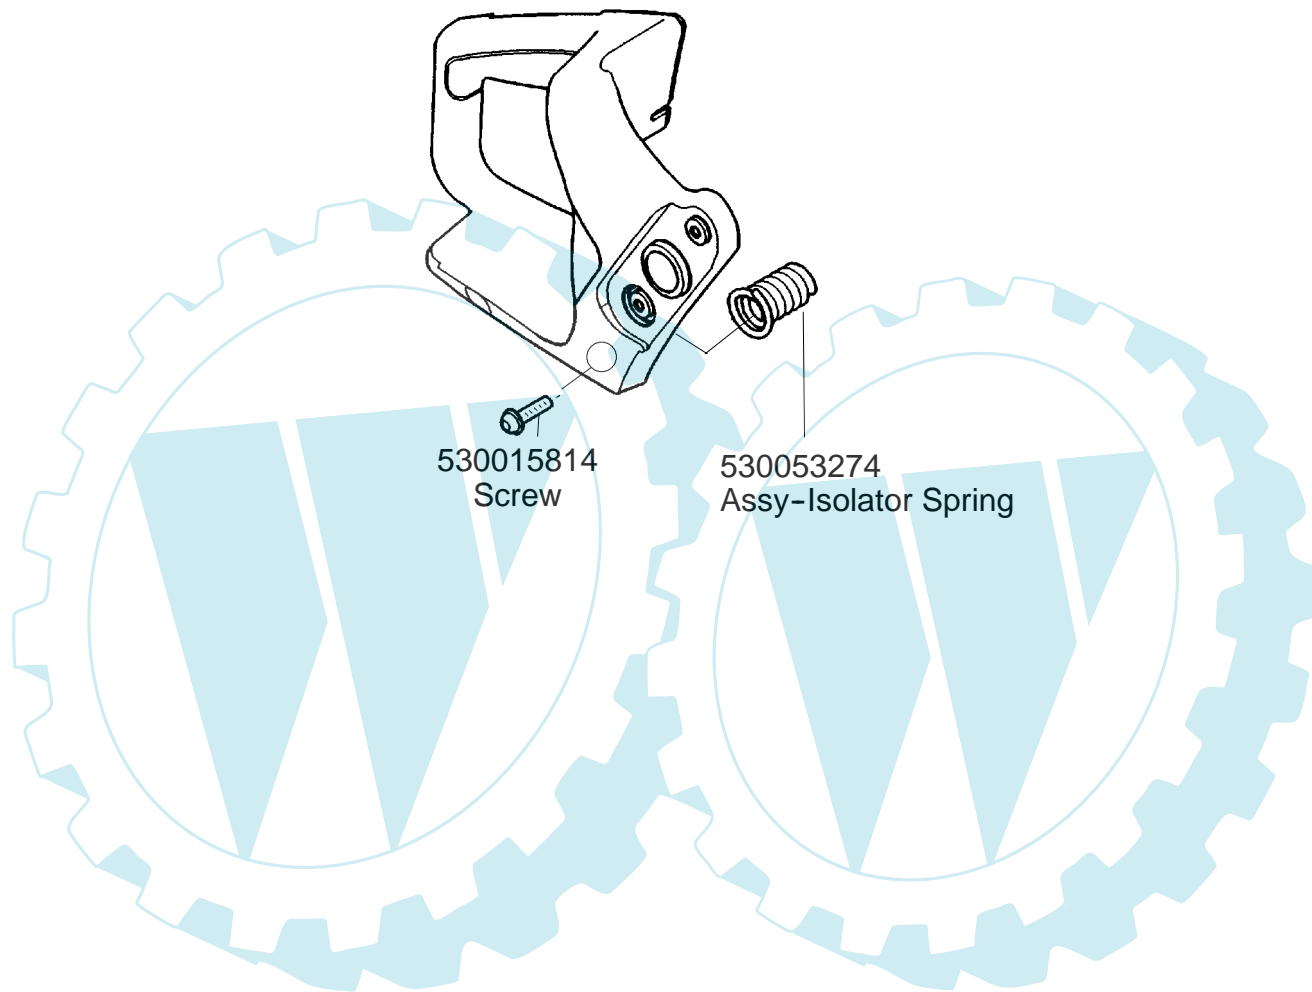

PARTS LIST NO. 530164189		PARTNER® PARTS LIST	CHAIN SAW MODEL(S) 401	
DATE 1/20/05	Replaces 530164189 - 12/09/04		Note: Illustration may differ from actual model due to design changes	PAGE NO. 5

★★★★★ **Service Reference** ★★★★★

Note: Due to product improvements, your unit may have been built with or without the spring and screw shown below. If your unit does not have this spring and screw, no action is required. If your unit does have the spring and screw, please order the part numbers listed below.

✓ = NEW PART NUMBER FOR THIS IPL

★ = REFER TO THE SERVICE REFERENCE INDICATED FOR MORE INFORMATION. (LOCATED AT END OF IPL)