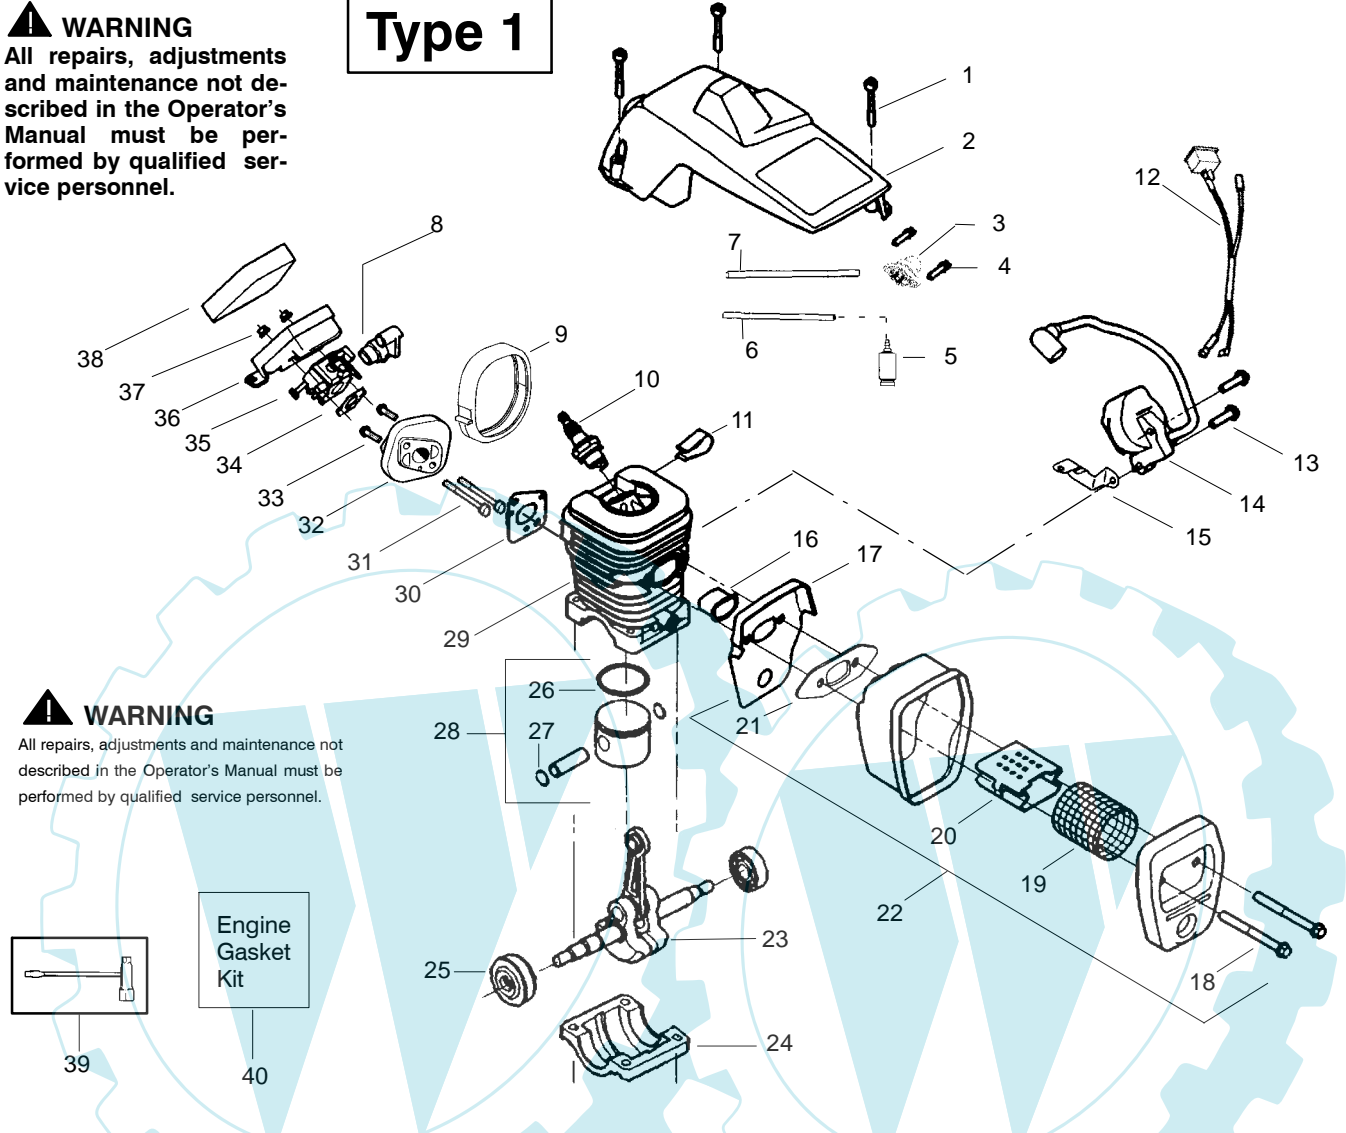

↗ = NEW PART NUMBER FOR THIS IPL

★ = REFER TO THE SERVICE REFERENCE INDICATED FOR MORE INFORMATION. (LOCATED AT END OF IPL)

PARTS LIST NO. 530164189		PARTNER ® PARTS LIST	CHAIN SAW MODEL(s) 401
DATE 1/20/05	Replaces 530164189 - 12/09/04		Note: Illustration may differ from actual model due to design changes

Ref.	Part No.	Description	Ref.	Part No.	Description	Ref.	Part No.	Description
1.	530016153	Screw	19.	530036103	Screen-Spark	36.	530047604	Housing-Air Filter
2.	530056914	Assy-Cylinder Shield	20.	530037813	Diffuser-Muffler	37.	530016101	Nut
3.	530047213	Assy-Air Purge	21.	530069608	Gasket-Muffler (kit)	38.	530037793	Air Filter - Foam
4.	530015780	Screw	22.	530047207	Assy-Muffler (Incl. 17-21)	39.	530031135	Scrench
5.	530095646	Assy-Fuel Pick-up Kit-Line Purge/Carb. (Small Dia)	23.	530047062	Assy-Crankshaft	40.	530069608	Kit-Engine Gasket (incl. 34,30,21)
6.	530069247	Kit-Line Purge/Tank (large line)	24.	530037935	Cap-Crankcase			
7.	530069216	Kit-Line Purge/Tank (large line)	25.	530056363	Assy-Seal & Bearing			
8.	530035526	Grommet-Carb Adjust.	26.	530038729	Ring-Piston			
9.	530054144	Seal-Carb Adapter	27.	530015697	Retainer - Piston Pin			
10.	952030150	Spark Plug (RCJ-7Y)	28.	530071408	Kit-Piston - (incl. 26-27)			
11.	530016136	Clip-High Tension Lead	29.	530071412	Kit-Cylinder			
12.	530049117	Assy-Wire Harness (includes switch)	30.	530069608	Gasket-Carb. Adapter (kit)			
13.	530015814	Screw	31.	530016187	Screw			
14.	530039198	Module-Ignition	32.	530049700	Carb. Adapter			
15.	530047442	Strap-Ground	33.	530016386	Screw			
16.	530037652	Insulator-Heat	34.	530069608	Carb. Gasket (kit)			
17.	530049870	Back Plate-Muffler	35.	---	Kit-Carburetor (WT-625)			
18.	530016132	Screw		530071621				
					(Note: Repair kits are not available for this carburetor)			
								Not Shown
							530164447	Manual - (Scan)
							530164448	Manual - (Euro I)
							530164449	Manual - (Euro II)