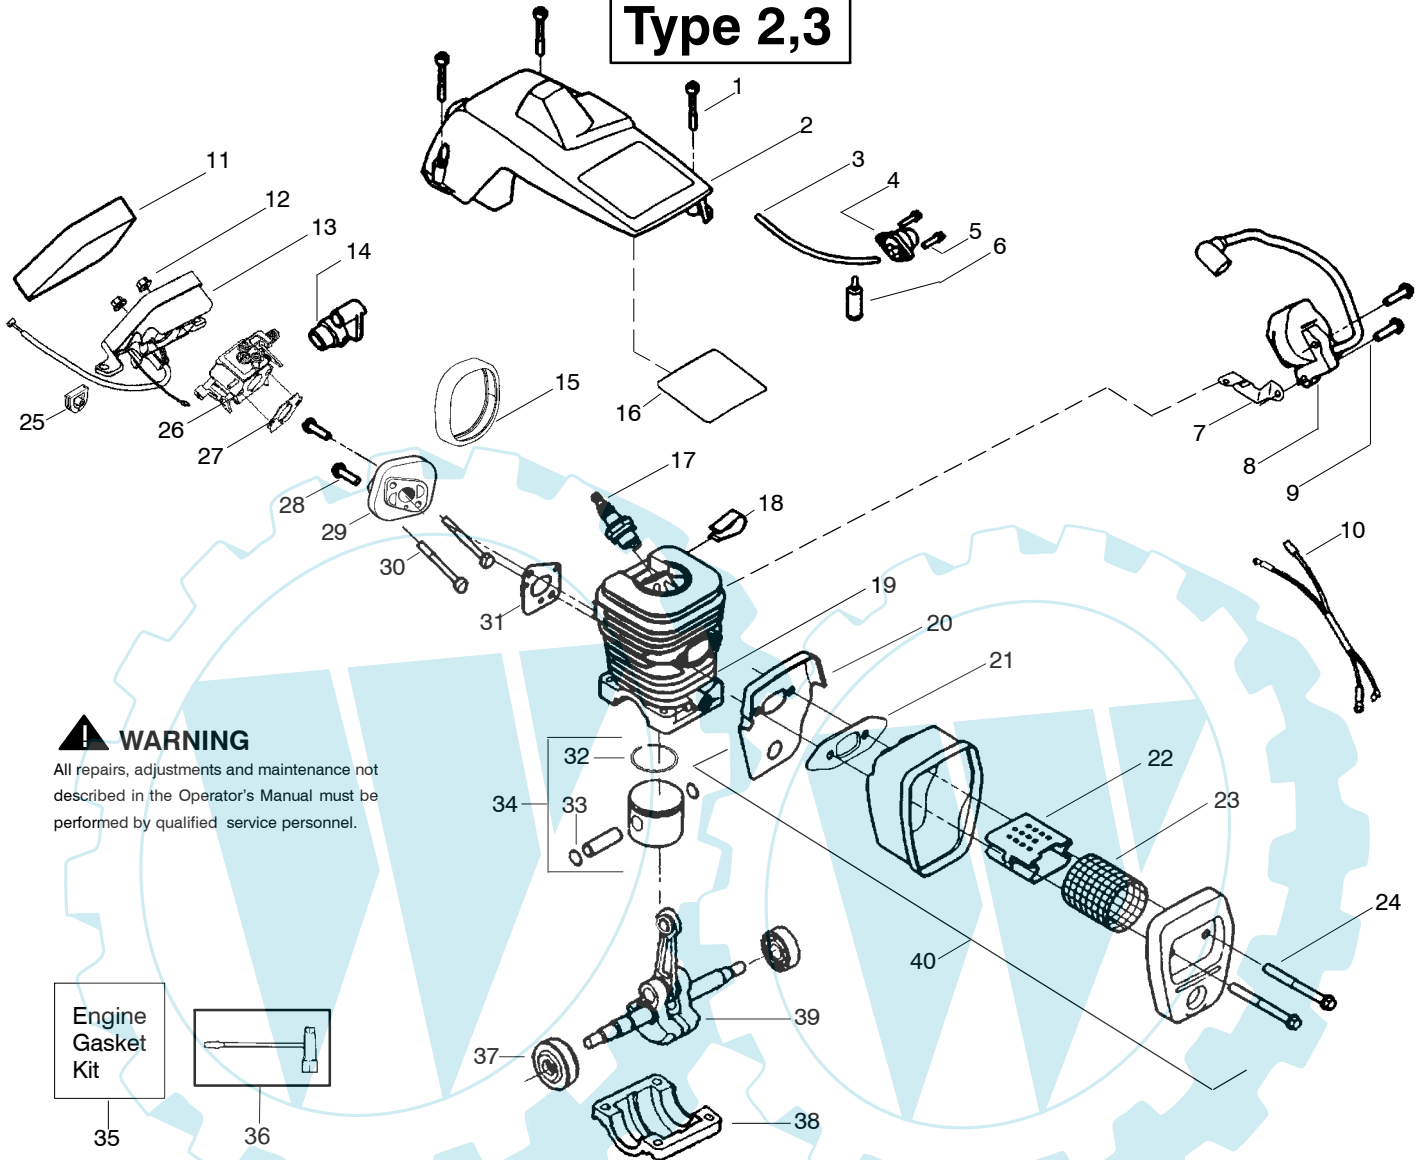

PARTS LIST NO. 530164189		PARTNER® PARTS LIST	CHAIN SAW MODEL(S) 401	
DATE 1/20/05	Replaces 530164189 - 12/09/04		Note: Illustration may differ from actual model due to design changes	PAGE NO. 4

Type 2,3

Ref.	Part No.	Description	Ref.	Part No.	Description	Ref.	Part No.	Description
1.	530016153	Screw	19.	530012550	Cylinder	35.	530069608	Kit-Engine Gasket (Incl. 21, 27 & 31)
2.	530056914	Assy-Cylinder Shield (includes # 16)	20.	530049870	Backplate-Muffler	36.	530031135	Bar Wrench
3.	530069247	Kit-Fuel Line (Small)	21.	530069608	Gasket-Muffler(kit)	37.	530056363	Assy-Seal & Bearing
4.	530071835	Kit-Purge Bulb (incl.#5)	22.	530037813	Diffuser-Muffler	38.	530037935	Cap-Crankcase
5.	530015780	Screw	23.	530036103	Screen-Spark	39.	530047062	Assy-Crankshaft
6.	530095646	Assy-Fuel Pick-up	24.	530016132	Bolt-Muffler	40.	530047207	Assy-Muffler (Incl. 20-24)
7.	530047442	Strap-Ground	25.	530047631	Grommet-Throttle Cable			Not Shown
8.	530039198	Ignition Module	26.	---	Kit-Carburetor			
9.	530015814	Screw		530071820	Zama (W-20)			
10.	530057475	Assy-Wire Harness		530071821	Walbro (WT-662)			
11.	530037793	Foam-Air Filter	27.	530069608	Gasket-Carb. (kit)			Manuals
12.	530016101	Nut	28.	530016386	Screw	↗	530166087	(Scan)
13.	530057702	Assy-Air Box	29.	530049700	Carb. Adapter	↗	530166088	(Euro I)
14.	530035526	Grommet-Carb Adjust	30.	530016187	Screw	↗	530166089	(Euro II)
15.	530054144	Seal-Carb Adapter	31.	530069608	Gasket- Adaptor(kit)	↗	530166090	(Euro III)
16.	530055698	Reflector-Heat	32.	530038729	Ring-Piston	↗	530166091	(Euro IV)
17.	952030150	Spark Plug (RCJ-7Y)	33.	530015697	Retainer-Piston Pin	↗	530166092	(Euro V)
18.	530016136	Clip-High Tension Lead	34.	530071408	Kit-Piston (Incl. 32 & 33)	↗	530166093	(Turkish)
						↗	530166094	(Russian)

↗ = NEW PART NUMBER FOR THIS IPL

★ = REFER TO THE SERVICE REFERENCE INDICATED FOR MORE INFORMATION. (LOCATED AT END OF IPL)